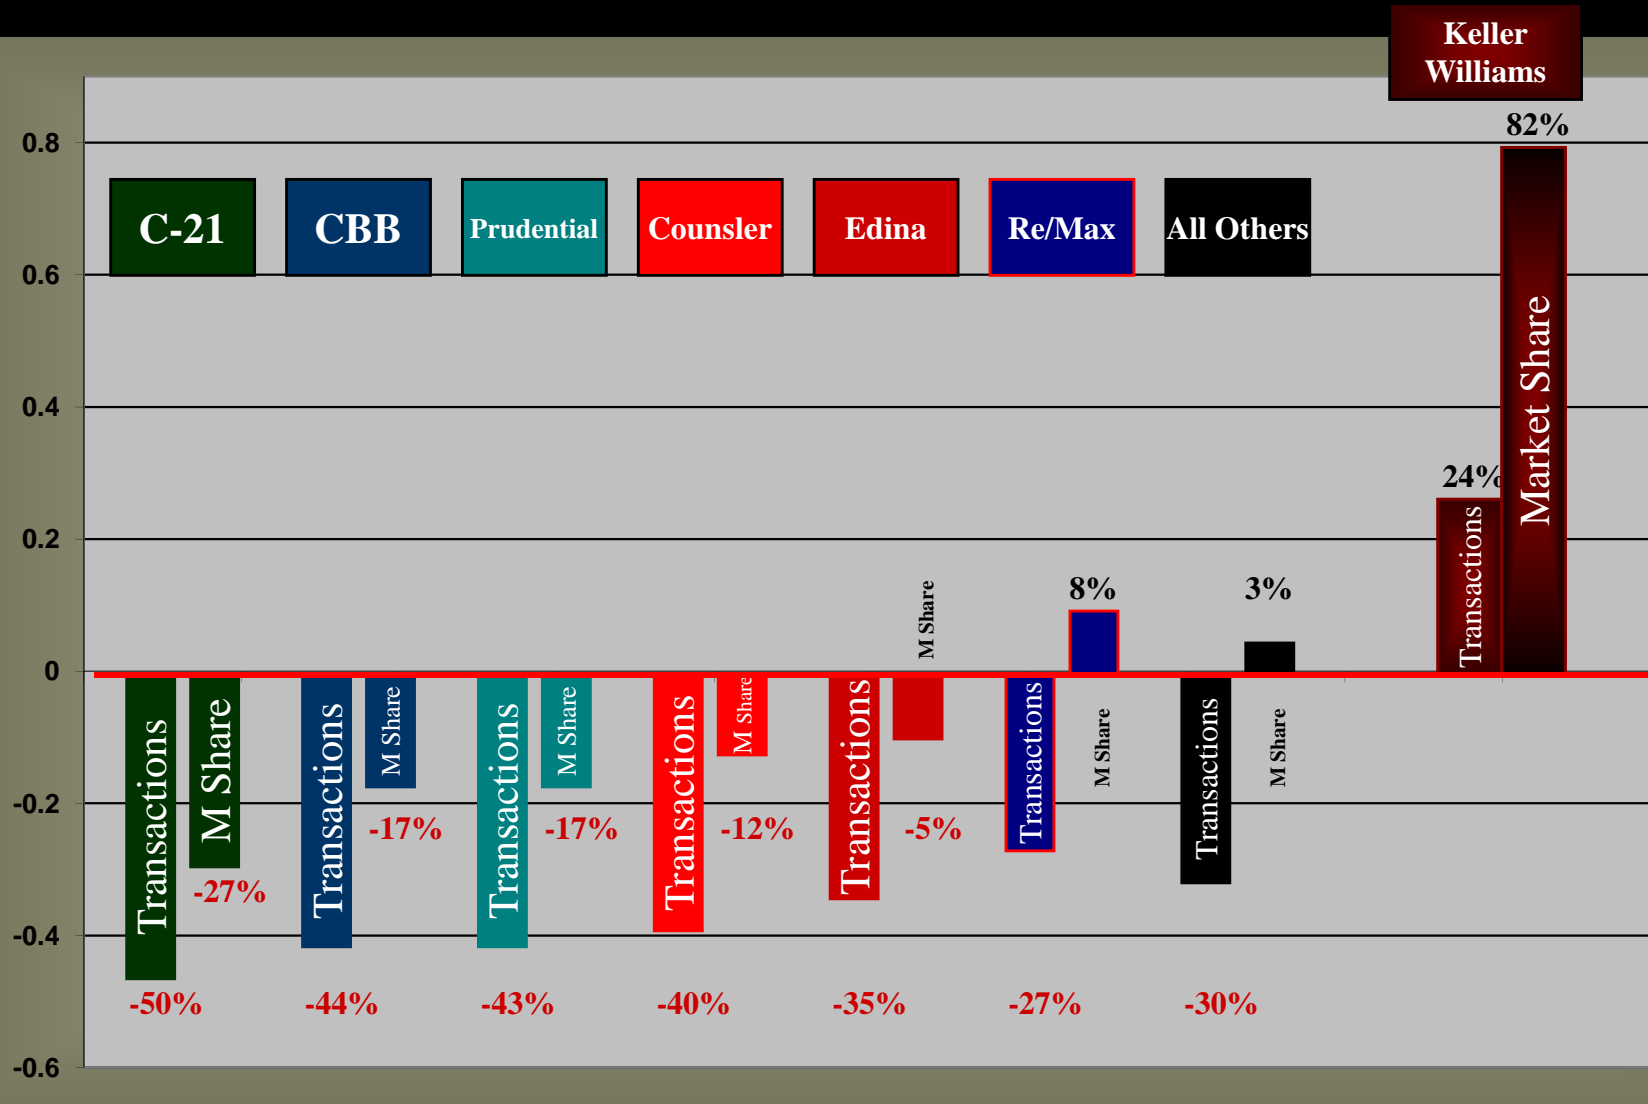

Current Market Report Statistics!

Closed Business & Market Share Compared from 2005 to 2008!

Courtesy of Tanya Troska with The Young Connection Team of KW Premier Realty.
See how we can help you with your next real estate goals!